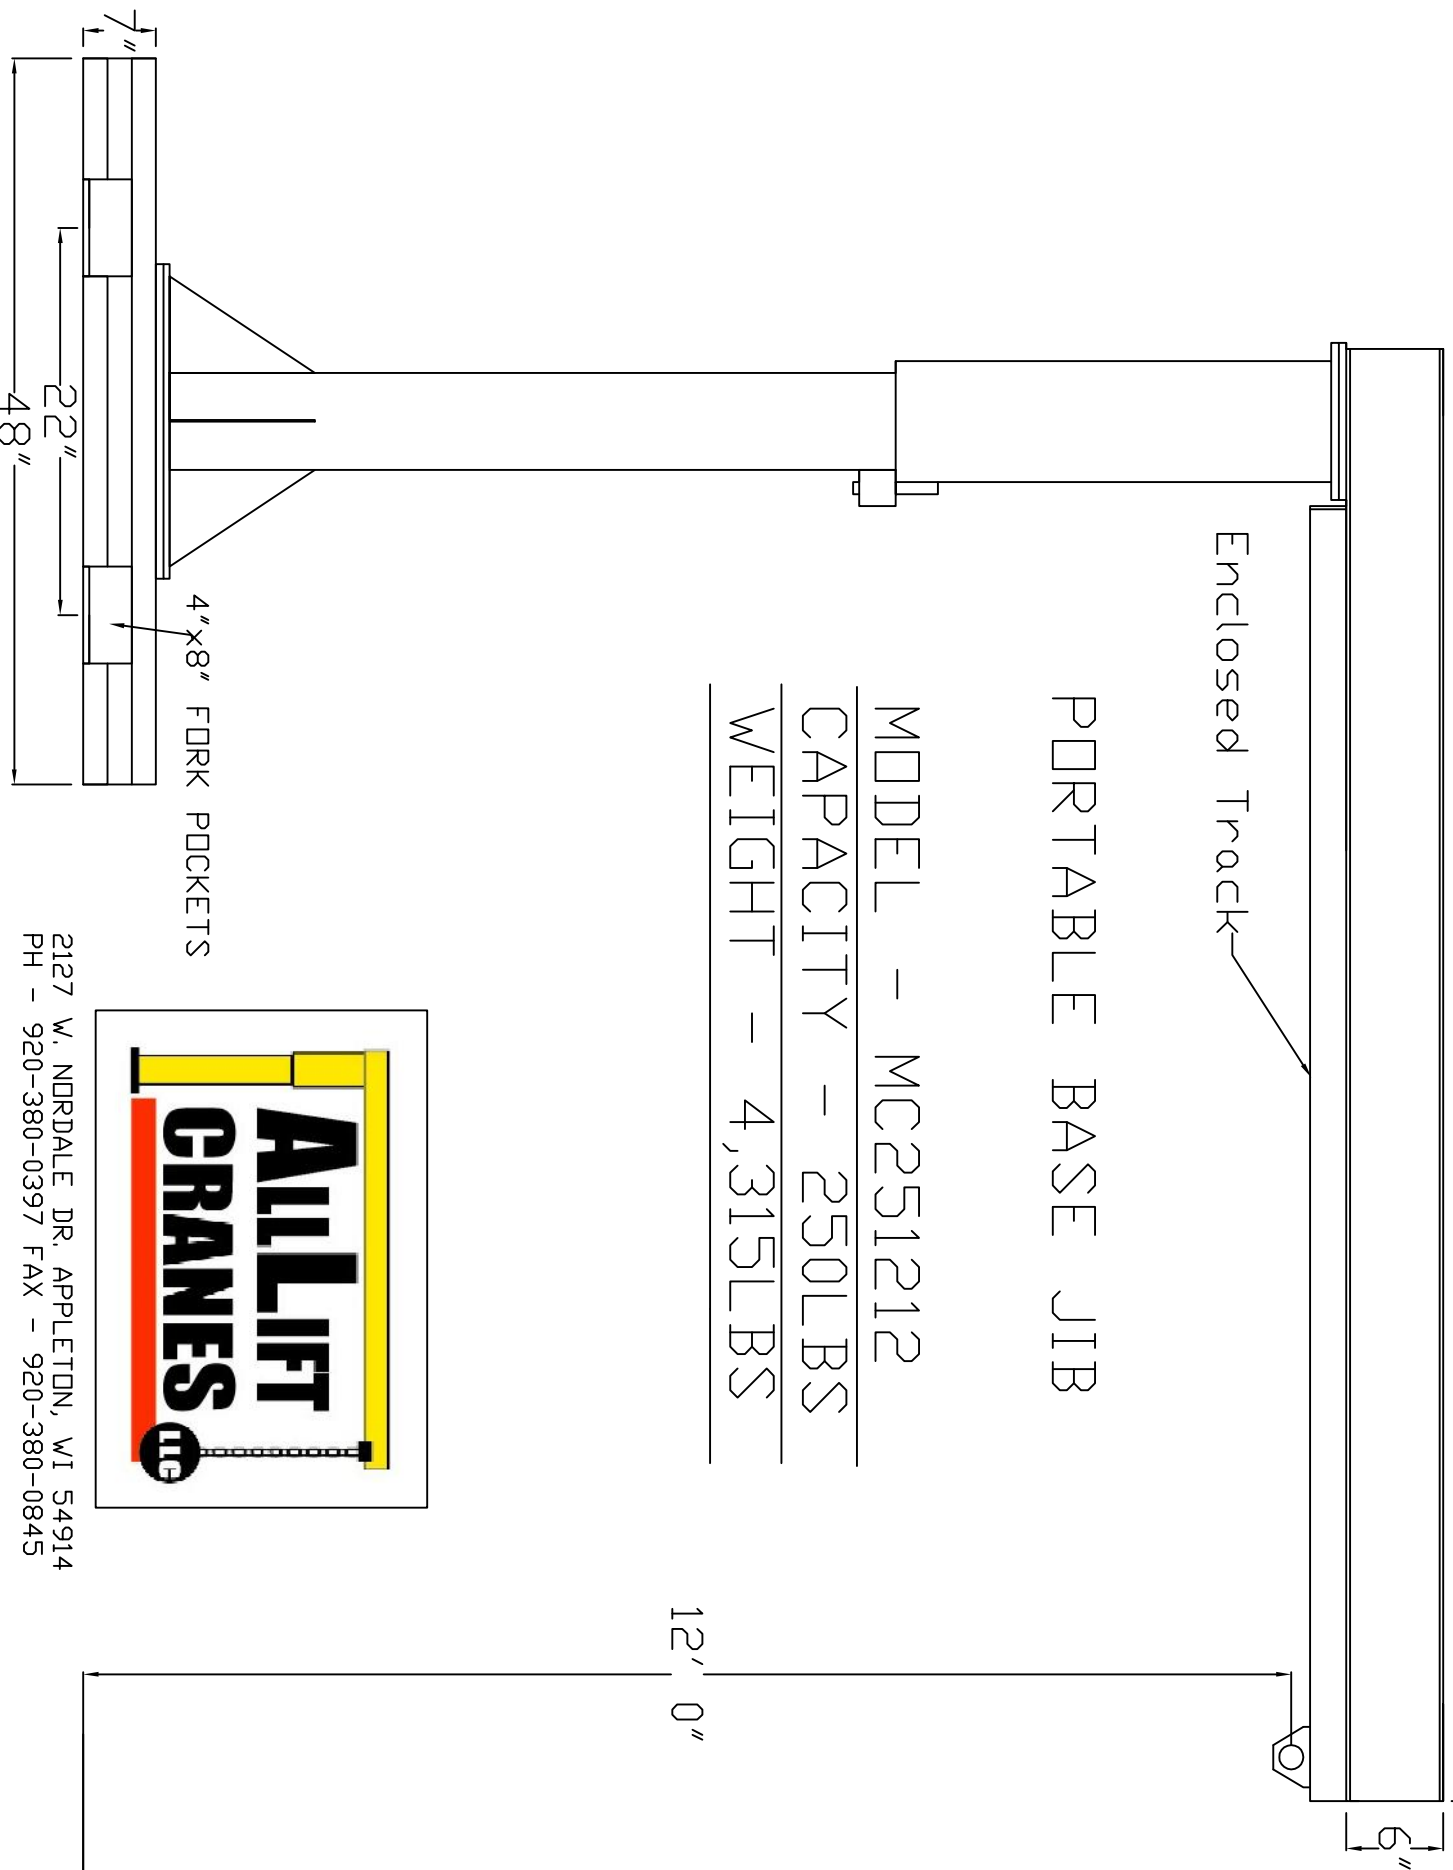

12' 0"

Enclosed Track

PORTABLE BASE JIB

MODEL - MC251212

CAPACITY - 250LBS

WEIGHT - 4,315LBS

12' 0"

4'x8" FORK POCKETS